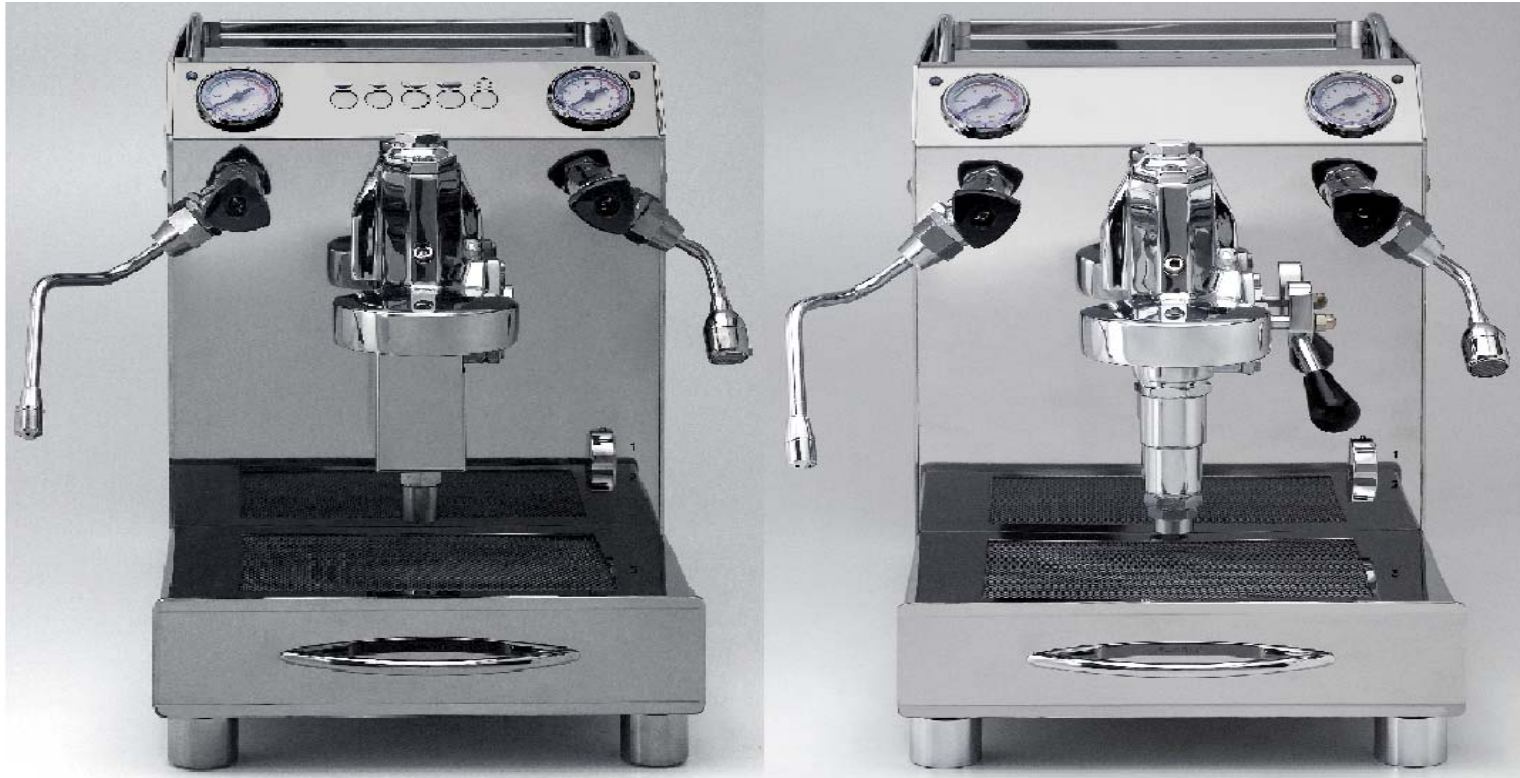

DOMOBAR SUPER SPAREPARTS

CATALOGUE

MANUAL GROUP

POS.	PART NO.	DESCRIPTION
1	CORPOGRUPPO	ASSEMBLY/BODY MANUAL GROUP
2	PRIG8MA	SCREW M8X27 T.F.8-15
3	GUARGR	GROUP GASKETS ASOLATE
4	VITEDAD8MAZI	NUTS UNI 5587 8MA 6S ZINC.
5	VITERONGR8MA	INOX WASHERS UNI 1751 8MA
6	VITEBR6MACO	SCREW 6MA BRUGOLA
7	VITERON6TEFLO	TEFLON WASHER D.6 DIS.359
8	RACCTACHCASU	CAP FOR UPPER LOCK GROUP
9	GUARTACHGR	CAP GASKETS FOR GROUP LOCK DIS.344
10	RACCGIES7	GIGLER GROUP ES7 DIS.327
11	RACCASU	GROUP CAP
12	VITEBR6MA	SCREW 6MA
13	GUARCAINGRTE	CAP FOR LOWER LOCK GOUP
14	GUAROR128	GASKETS OR 128 EP851
15	MOLLVAER	DELIVERY-VALVE SPRING
16	RACCPEVAER	DELIVERY-VALVE PIN
17	RACCPOGU	GASKET-HOLDER
18	GUARPI	PLANE GASKET EP851 13X4X4 DIS.170
19	RACCROPOGU	GASKET-HOLDER WASHER
20	RACCGAVAERQU	LARGE VALVE SQUARE PIN
22	RACCPEINTR	VALV ROD
23	MOLLVAIN	INFUS.ION VALVE SPRING
24	RACCCAIN	INFERIORE CAP GROUP COMPL.
25	GUARTE	GASKET 170 DIS.325
26	RACCGASCTR	OUTLET VALVE SQUARE PIN
27	MOLLSC	DRAIN-SPRING & EXPANSION-VALVE
28	RACCTASC28	DRAIN-PLUG P28
29	RACCTASC29	DRAIN-PLUG P29