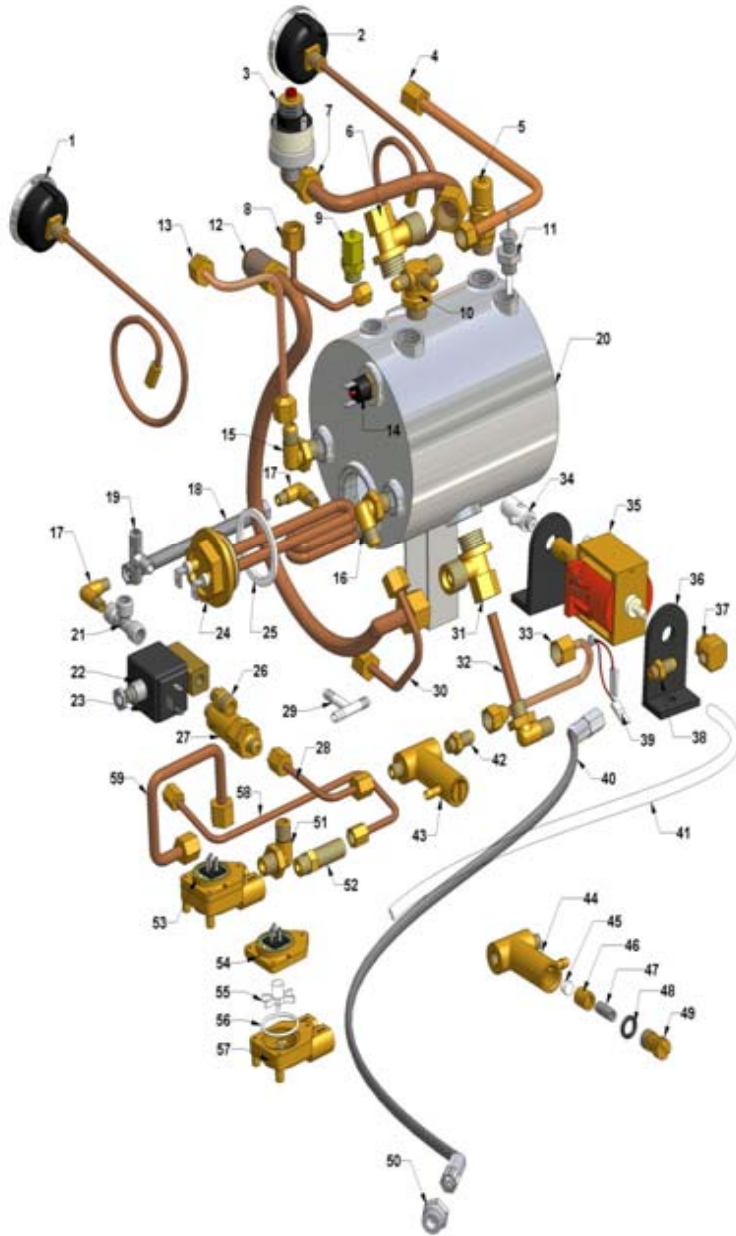

WATERWORKS NEW DOMOBAR SUPER

POS.	PART NO.	DESCRIPTION
30	TUBIP850	SOLENOID VALVE TUBE DOMOBAR SUPER NEW
31	RACCP428	FITTING FOR OUTLET TUBE P 428
32	RACCP430	INJECTOR FITTING L 1/4 LENGHT
33	TUBCOLLDOMSUP	TUBE FROM DOSING TO SOLENOID VALVE P 737
34	VALVCONTRPRESS	VALVE OF AUTOPRIME IN PRESSION
35	POMPVIBDOM	VIBRATING PUMP FOR DOMOBAR 220V
36	ANTISUPGOPODO	RUBBER SUPPORTS FOR PUMP DOMOBAR
37	RACCORDOBAR	FITTING FOR APPLICATION OF WATER NET CONNECTION
38	TUBIP18X18AZ	NIPLEX 1/8 1/8 AZ X TUBE PL DOM
39	TERMPROTDOMSU	PROTECTION MICROTHER F11 100 DEGREE CABLA
40	TUBIFLINDOSAR	INOX FEXIBLE TUBE DOMOBAR WATER NET CONNECTION
41	MATECSIGS800	SMALL SILICONE TUBE DIAM. 5X9X800
42	RACCDOM18	FITTING 1/8 CARD
43	ASSBYPASSNEW	BY PASS FOR NEW DOMOBAR
44	CORPOBYPASNEW	BY PASS BODY NEW
45	GUARSILRUDOSU	NEUTRAL SILICONE GASKET 55-60 WATER-STEAM TAP
46	RACCPGUBYPAN	BY PASS GASKET HOLDER
47	MOLLABYPADOMS	BY PASS SPRING NEW
48	GUAROR113	GASKET OR 113
49	VITEREGBYPAS	BY PASS ADJUSTING SCREW NEW
50	RACCALDOMSUAR	FITTING FOR CAHRGING TUBE DOMOBAR WATER NET CONN.
51	RACCP733	FITTING DOSING P 733
52	RACCP732	HEXAGONAL FITTING 14 H 46 1/4 X 1/4
53	ELETCONVOLOT	VOLUMETRIC BRASS METER
54	ELETTESTDOS	VOLUMETRIC COUNTER HEAD
55	ELETVEDO	VENTOLINA PROP. DEVICE
56	GUARDOS	GASKET OR DOSING
57	ELETCORPDOS	VOLUMETRIC COUNTING BODY
58	TUBICOLDOMSAR	MANIFOLD TUBE FOR WATER NET CONNECTION
59	TUBIP730	TUBE FROM DOSING TO INJECTOR
60	ELETPREPARKER	PRESSURE SWITCH PARKER

DOMOBAR SUPER