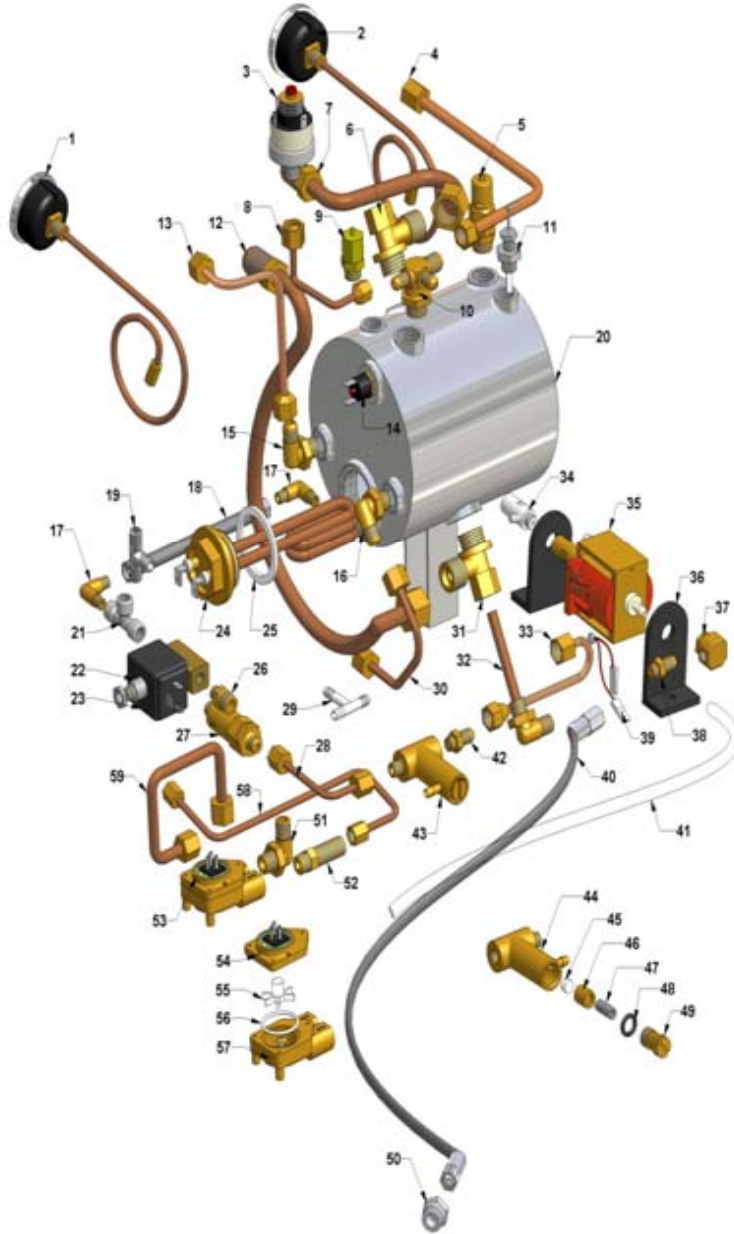

WATERWORKS NEW DOMOBAR SUPER

POS.	PART NO.	DESCRIPTION
1	MANMDOE40016	MANOMETER D 40 0-16 DOMOBAR SUPER ELECT.
2	MANMDOE40025	MANOMETER D 40 0-2-5 DOMOBAR SUPER ELECT.
3	ELETPREDOMSU	PRESSURE SWITCH DOMOBAR S. PD15 01
4	TUBIP736B	TUBE FROM TAP TO STEAM LANCE
5	VALVMOSP	SPRING VALVE 3/8 DV VS COD 8F 447
6	RACCP427	INLET FITTING FOR TUBE P427
7	TUBIP849	GROUP INLET TUBE NEW DOMOBAR SUPER
8	TUBIDOMPART1B	DOMOBAR BENT TUBE PART 1 TUB1DOM
9	VALVSFME	MERCURY OUTLET VALVE
10	RACCP433	FITTING 3 WAYS
11	ELETSON	LEVEL PROBE
12	TUBIRITGRDOSU	OUTLET TUBE DOMOBAR GROUP SUPER P 778
13	TUBIP736	TUBE FROM FLANGE TO SOLENOID VALVA P 736 CQ DOMOBAR
14	ELETGLDOMMAN	GLIXON DOMOBAR T B/M 150/5C
15	RACCP429	FITTING REGULATOR GASP 429
16	RACCP733	DOSING FITTING P 733
17	TUBICU18X18	CURVE 1.8/1.8 FOR DOM. CUR1/8MMDOM
18	TUBIFLINDOKIR	INOX FLEXIBLE TUBE DOMOBAR S D.N6 1/8 FC X 1/8 FC CM
19	RACCTMMM	FITTING T MMM 464
20	CALDDOMOSUP	BOILER DOMOBAR SUPER
21	RACCTFFF	FITTING T FFF 461
22	ELETELE2AU22	WATER SOLENOID VALVE 2 WAYS D.3
23	ELETELE2UAU22	AUTOLEVEL SOLENOID 2 WAYS D.01,5
24	ELETRESSM1822	SEMI PROF. ELEMENT 1/4 1800W 230V
25	GUARRESPICTEF	TEFLON GASKET FOR ELEMENT PICC 53X42X3
26	RACCCELETDOMSU	ELEMENT REDUCTION DOMOBAR SUPER
27	VALVNORITDOM	NOT RETURN HEXAGONAL VALVE G1/8
28	TUBIDOMPART3	PARTICULAR DOMOBAR TUBE 3
29	RACCTPLASTICA	PLASTIC T-SHAPED FITTING FOR DOMOBAR SUPER

DOMOBAR SUPER