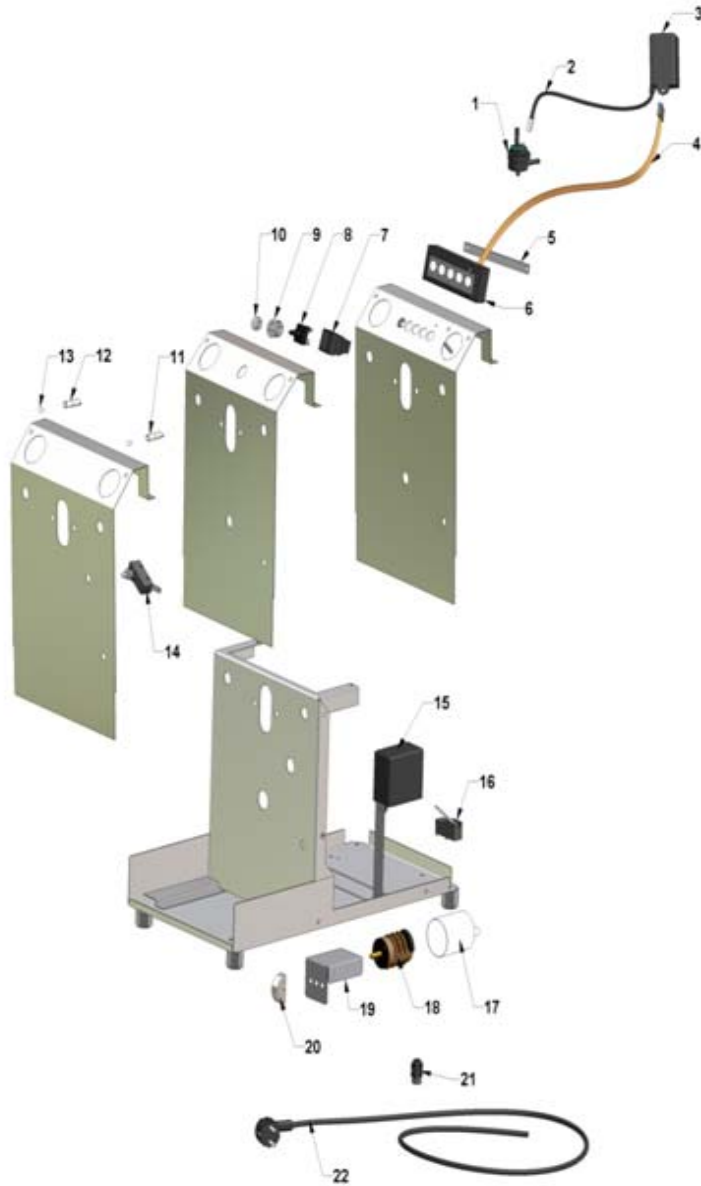

DOMOBAR SUPER

ELECTRIC SYSTEM NEW DOMOBAR SUPER

POS.	PART NO.	DESCRIPTION
1	ELETCONTVODOS	VOLUMETRIC COUNTER DOMOBAR SUPER ELECTRONIC
2	ELETCVAVDOSDOS	LINKING CABLE FROM PLANT TO DOSING
3	ELETDOS30DOM	DOSING MICROP. 30 4M
4	ELTECCAV8V600	PUSH BUTTON CABLE 8 WAYS FMM 600
5	SQUAPIPULS	PUSH BUTTON JAMMING PLATE
6	ELETPUL1LEDAL	PUSH BUTTON PANEL 1 LED X DOS 3D ALUMINIUM BUTTONS
7	ELETCAPNEOPR	NEOPRENE CAPSULE FOR PUSH BUTTONS VBM 48
8	ELETPULBIPDOR	BIPOLAR SWITCH 16A/250V DOMPBAR/S/REPLI
9	ELETPULSUPOVD	CHROMED OVAL SUPPORT FOR DOMOBAR/REPLICA EL
10	ELETPULTASCRD	CHROMED BUTTON DOMOBAR SUPER / REPLICA ELECTR
11	ELETLAMNEONVE	GREEN WARNING LIGHT DOMOBAR S./REPLICA ELECT.
12	ELETLAMNEONRO	RED WARNING LIGHT DOMOBAR S./REPLICA ELECT.
13	ELETGEMMATRAS	TRANSPARENT GEM
14	ELETMICRE	MICROINT. 4AZN3
15	ELETREGLIV	LEVEL REGULATION RL 30/1E - 2C/C 220V
16	ELETMICP1	MICROINT. C26ZL3
17	ELETCUFCOM	COVERING CAP SWITCH VBM 88
18	ELETCOM	COMMUTATOR 16A VBM88
19	COPECOMNEWDOS	COMMUTATOR INOX COVERING NEW DOMOBAR S
20	MANCOMREPIICA	COMMUTATOR HAND GRIP DOMOBAR S./REPLICA
21	FERMACAVPGD9	CABLE STOP PG D 9 WITH FIXING NUT
22	ELETCVAL20DO	CABLE 3X1 L2000 SCUKO FF/CC DOMOBAR VBM40