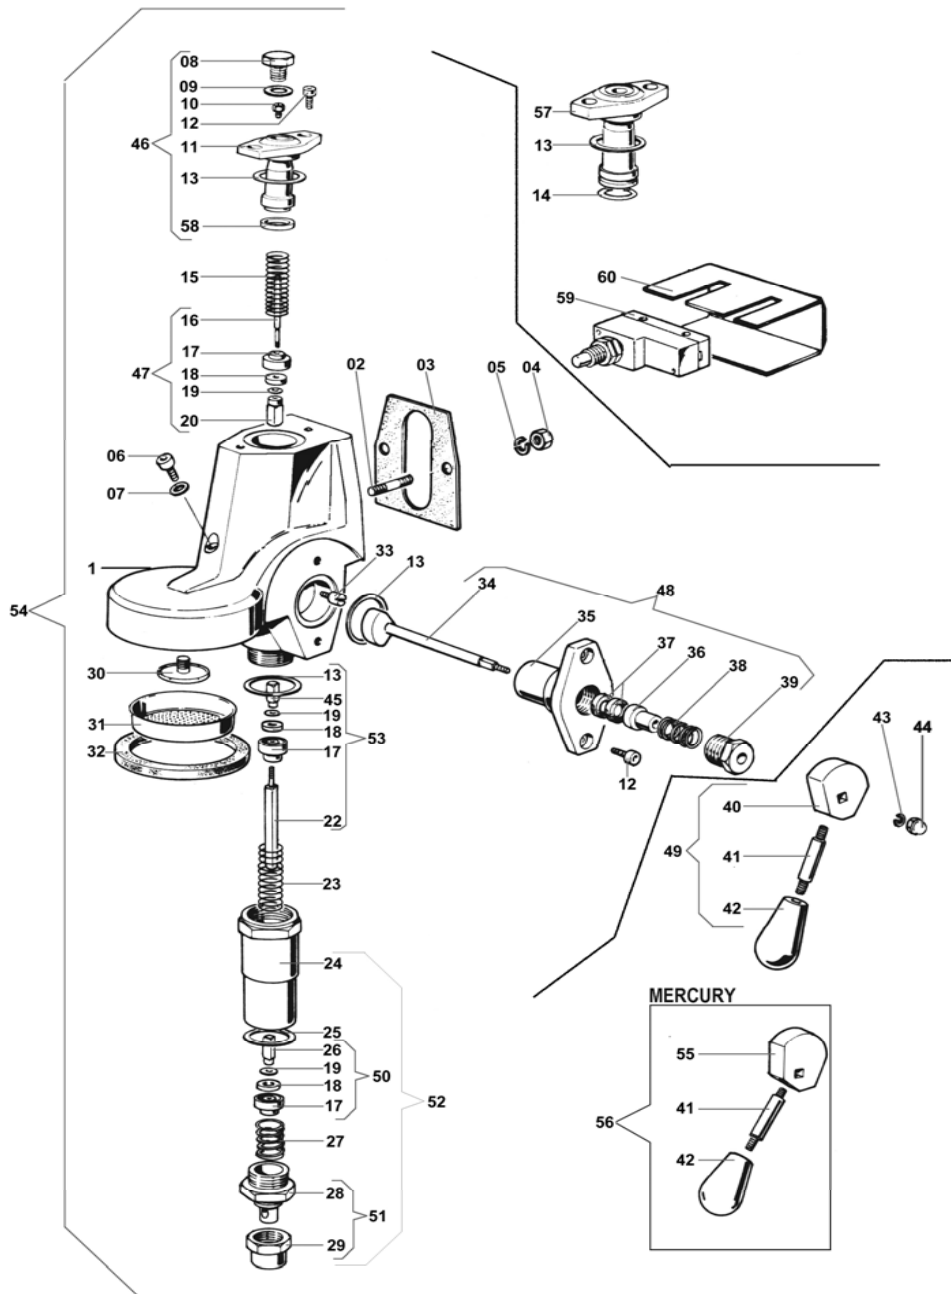

MANUAL GROUP

POS.	PART NO.	DESCRIPTION
30	RACCSPGR	THREAD GROUP
31	FILTDCREGR	NET SHOWER
32	GUARSOT	UNDERPAN GASKETS
33	RACCPFECA	PIN LEVER BUTT
34	RACCALCAGR	LEVER ROD
35	RACCCACOGR	LOCK COMMAND GROUP
36	RACCBUPRGO	BUSH
37	GUARPICA	PLANE GASKET CAMME EP709 15,5X7,5X4
38	MOLLPRGO	SPRING
39	RACCTAPRGO	CAP
40	TUBIP714	LEVER BASE MICRO REPL. P.714
41	TUBIP715	LEVER BASE ROD MICRO P.715
42	MANPPOLE	COMMAND HANDLE I.147/40 M8 19802
43	VITERONGR6MA	INOX WASHERS UNI 1751 6 MA
44	VITEDACE6MAIN	INOX CAP-NUTS 6MA
45	RACCGAVAINQU	OUTLET VALVE SQUARE PIN
46	ASSCANOTTO	SET FOR UPPER CUP LOCK GROUP
47	ASSVALVEROG	SET DISTRIBUTION VALVE
48	ASSCOMGRCAMME	SETCOMMAND LEVER BASE
49	ASSCOMGRUPPO	COMMAND HANDLE
50	ASSVALVSCAR	SET DISCHARGE VALVE
51	ASSTASC	SET DISCHARGE CAP
52	ASSSCCOM	SET DISCHARGE COMPLETE
53	ASSVALVINF	SET INFUSION VALVE
54	GRUPMANREP291	MANUAL GROUP REPLICA P. 291
55	TUBICAMMERC	MERCURY COMMAND HANDLE
56	ASSCOMGRUPMER	COMMAND HANDLE FOR MERCURY
57	RACCCASUTEPI	SUPERIOR CAP
58	GUARCASUTEPI	GASKET SUPERIOR CAP
59	ELETMICRE	MICRON
60	COPEMICRO	CAP FOR MICRON

DOMOBAR SUPER