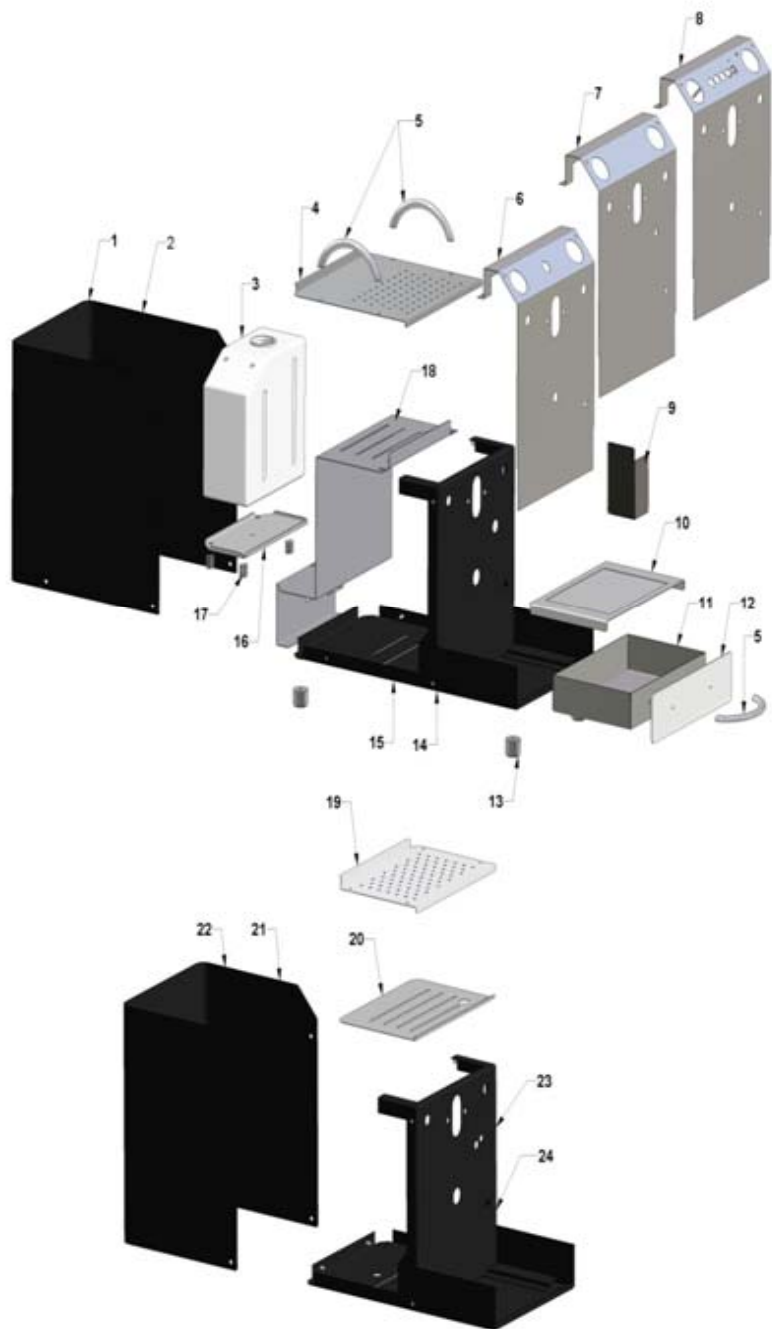

NEW DOMOBAR SUPER FRAME

POS.	PART NO.	DESCRIPTION
1	TELADOMSRINEW	INOX COVERING NEW DOMOBAR SUPER
2	TELADOSURINNW	BLACK COVERING NEW DOMOBAR SUPER
3	MATECVAACDOSU	WATER TANK FOR DOMOBAR
4	TELADOMSCONEW	INOX COVERING FOR DOMOBAR FRAME
5	MANCASCOPKIR	DRAWER HANDLE AND LID FOR DOMOBAR SUPER
6	FRNDOMSPUNEW	INOX FRONT PANEL NEW DOM.S. PUSH BOTTON
7	FRNDOMSMANEW	INOX FRONT PANEL NEW DOMOBAR SUPER
8	FRNDOMSELNEW	INOX FRONT PANEL NEW DOM.S. ELECTRONIC
9	COPEELEGRINEW	SOLENOID VALVE COVERING FOR INOX GROUP
10	GRIGCSDOMSNEW	DRAWER GRID FOR NEW DOMOBAR SUPER
11	CARRCASDOSUKI	STEEL INOX DRAWER DOMOBAR SUPER NEW
12	CARRCFRODOMSK	INOX FRONT PANEL FOR DRAWER NEW DOMOBAR SUPER
13	PIEDDOMSUNEW	FEET DOMOBAR SUPER NEW
14	TELADOMBASUNW	FRAME BASE FOR NEW DOMOBAR SUPER BLACK
15	TELADOMSUPNEW	INOX NEW DOMOBAR SUPER FRAME
16	PIASPRMIDOIN	MICRO PRESS PLATE
17	MOLLPIASMICDO	MICRO PRESS SPRING DOMOBAR INOX
18	SUPVASCDOSNEW	TANK SUPPORT NEW DOMOBAR
19	TELADOMSCARNW	COVERING DOM. SUPER INOX WATER NET CONNECTION
20	COPEDOMSUPATR	UPPER INTERNAL COVER DOM. SUPER WATER NET CONN.
21	TELADOSRNARN	BLACK COVERING NEW DOM.S. WATER NET CONNECTION
22	TELADOMSRINARN	INOX COVERING NEW DOM.S. WATER NET CONNECTION
23	TELADOBSINARN	INOX FRAME FOR NEW DOM. S. WATER NET CONNECTION
24	TELADOSARNNEW	BLACK FRAME FOR NEW DOM.S.WATER NET CONNECTION

DOMOBAR SUPER