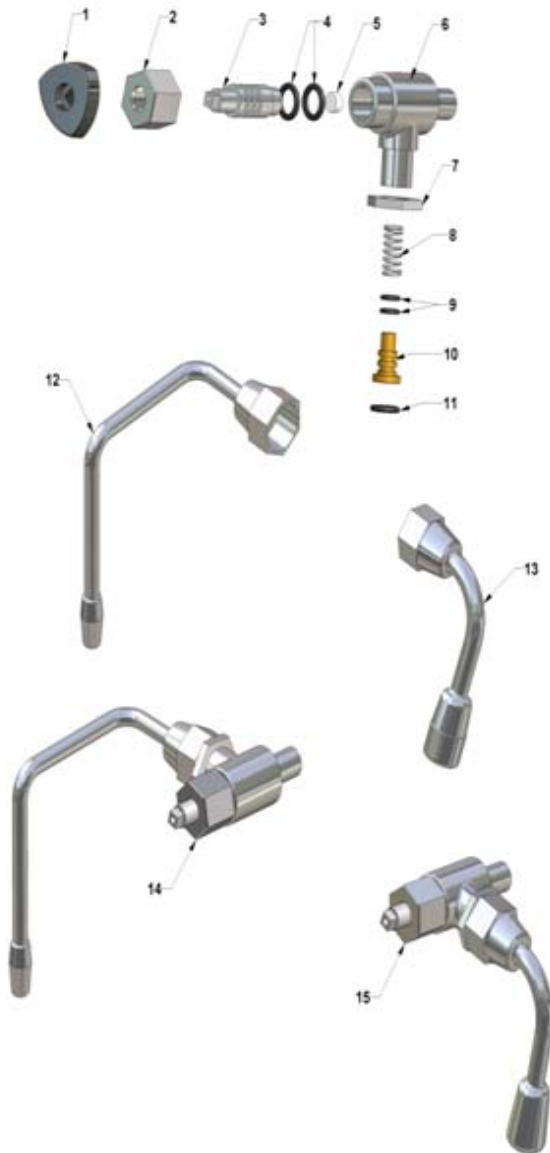

DOMOBAR SUPER

WATER/STEAM TAP NEW DOMOBAR SUPER

POS.	PART NO.	DESCRIPTION
1	MANPRUSC	TAP HAND GRIP
2	RACCPRGOCR	CHROMED PRESS FITTING
3	RACCASRUDOSU	TAP ROD DOMOBAR SUPER
4	GUAROR113	GASKET OR 113
5	GUARSILRUDOSU	NEUTRAL SILICONE GASKET 55-60 WATER-STEAM TAP
6	RACCCORUDOSU	BODY TAP DOMOBAR SUPER
7	TUBIP202CR	CHROMED NUT 3/8
8	MOLTUVA	STEAM TUBE SPRING
9	GUARR6	GASKET OR 6
10	RACCBULASF	SPHERE LANCE BUSH
11	GUAROR113	GASKET OR 113
12	TUBILADOMSU	STEAM TUBE FOR DOMOBAR SUPER
13	TUBIP727	WATER LANCE
14	RACCRUBDOVACR	STEAM TAP FOR DOMOBAR SUPER
15	RACCRUBDOACCR	WATER TAP