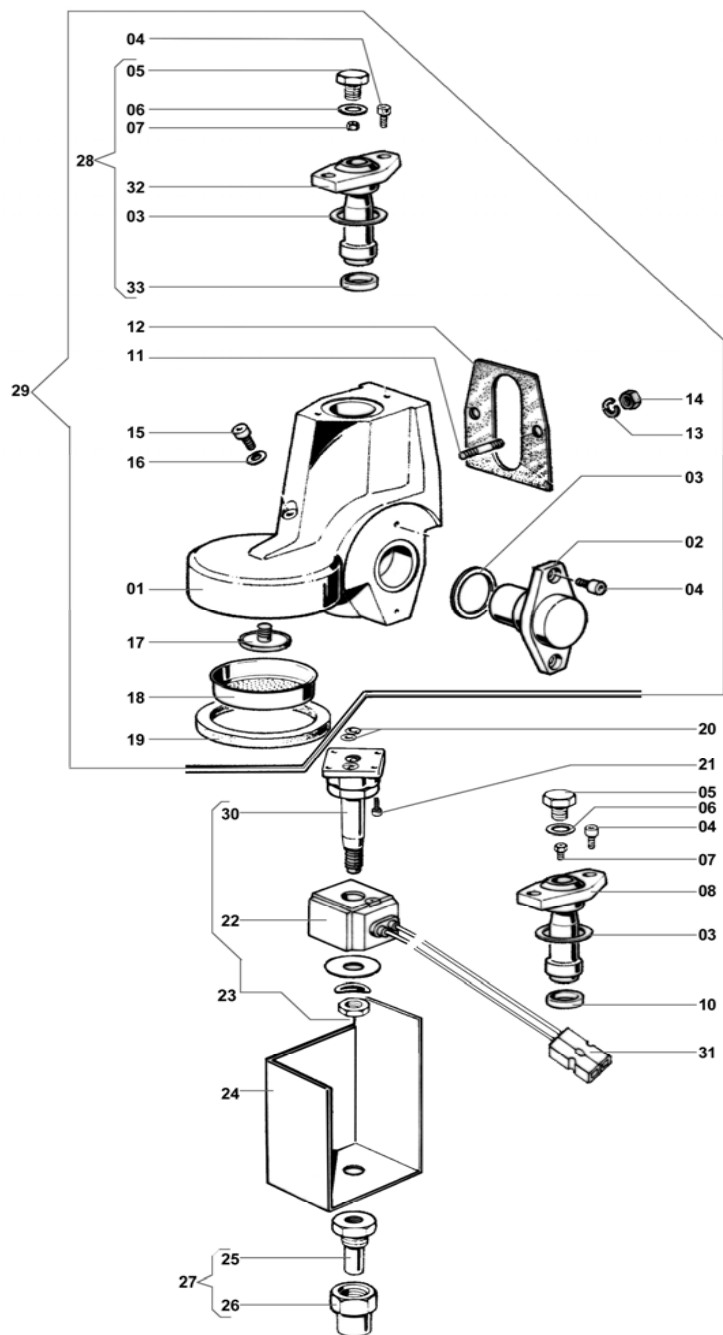

AUTOMATIC GROUP

POS.	PART NO.	DESCRIPTION
1	COROGRUPAUT	ASSEMBLY/BODY AUTOMATIC GROUP
2	RACCATN	LATERAL AUTOMATIC GROUP CAP
3	GUARCAINGRTE	INFERIOR CAPGASKETS
4	VITEBR6MA	SCREW 6MA
5	RACCTACHCASU	CAP FOR UPPER CAP GROUP LOCK
6	GUAROR128	GASKETS OR 128 EP851
7	RACCGIES7	GIGLER GROUP ES7
8	RACCCASU	SUPERIOR GROUP CAP COMPLETE
11	PRIG8MA	SCREW M8X27 T.F.8-15
12	GUARGR	GROUP GASKETS
13	VITERONGR8MA	INOX WASHERS UNI 1751 8MA
14	VITEDAD8MAZI	NUTS UNI 5587 8MA 6S ZINC.
15	VITEBR6MA	SCREW 6MA
16	VITERON6TEFLO	TEFLON WASHER D.6
17	RACCPGR	THREAD GROUP
18	FILTDCREGR	NET SHOWER
19	GUARSOT	UNDERPAN GASKETS
20	GUARR5	GASKET R5 EP851
21	VITEVITBR	INOX SCREW UNI 5931 4X10 MA
22	ELETBO3V	SOLENOID VALVE COIL 3 VIE 304398
23	ELETELE3VCAB	SOLENOID VALVE CABLATA 3 VIE VE128IR
24	COPEELEGRINEW	SOLENOID VALVE COVERING FOR INOX GROUP
25	RACCTASC28AUT	DRAIN-PLUG P28
26	RACCTASC29	DRAIN-PLUG P29
27	ASSTASCAUT	SET OF DISCHARGE CAPAUTOMATIC GROUP
28	ASSCANOTTO	SET GROUP CAP
29	GRUPAUT	CHROMIUM-PLATED AUTOMATIC GROUP
30	ELETCOELE	SOLENOID VALVE BODY (PM 128 IR)
31	ELETMORSPA21	TERMINAL BOARD PA/21/12
32	RACCCASUTEPI	SUPERIOR GROUP CAP
33	GUARCASUTEPI	GASKET SUPERIOR CAP

DOMOBAR SUPER