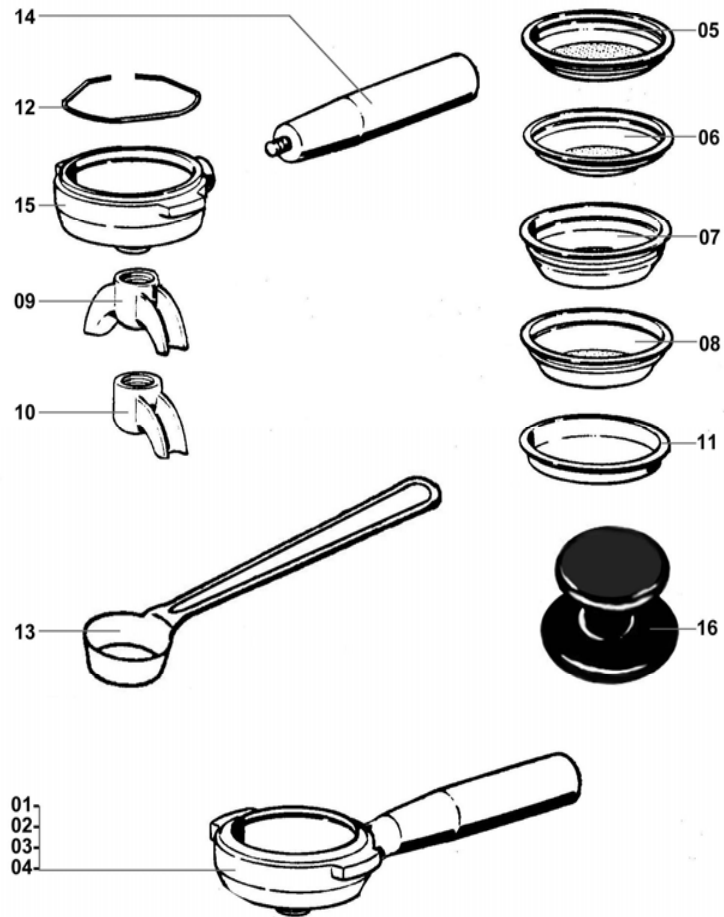

DOMOBAR SUPER FILTERHOLDER

POS.	PART NO.	DESCRIPTION
1	ASSPORTDOM1TA	ASSEMBLY HIGH FILTERHOLDER DOMOBAR 1 CUP
2	ASSPORTDOM1TB	ASSEMBLY LOW FILTERHOLDER DOMOBAR 1 CUP
3	ASSPORTDOM2TA	ASSEMBLY HIGH FILTERHOLDER DOMOBAR 2 CUPS
4	ASSPORTDOM2TB	ASSEMBLY LOW FILTERHOLDER DOMOBAR 2 CUPS
5	FILT1TA	HIGH FILTER 1 CUP
6	FILT1TB	LOW FILTER 1 CUP
7	FILT2TA	HIGH FILTER 2 CUPS
8	FILT2TB	LOW FILTER 2 CUPS
9	FILTBEC1TDOM	SPOUT 1 CUP, CURVED & CLOSED
10	FILTBEC2TDOM	SPOUT 2 CUPS DOMOBAR
11	FILTCI	COVERED FILTER
12	FILTMOLPTFL	INOX FILTERHOLDER SPRINGS
13	MISURINO	DOSING SPOON
14	PORTIMPPF	FILTERHOLDER HANDGRIP
15	PORTTN	FILTERHOLDER T.N.PORTTN
16	PRESSINO	TAMPER

DOMOBAR SUPER