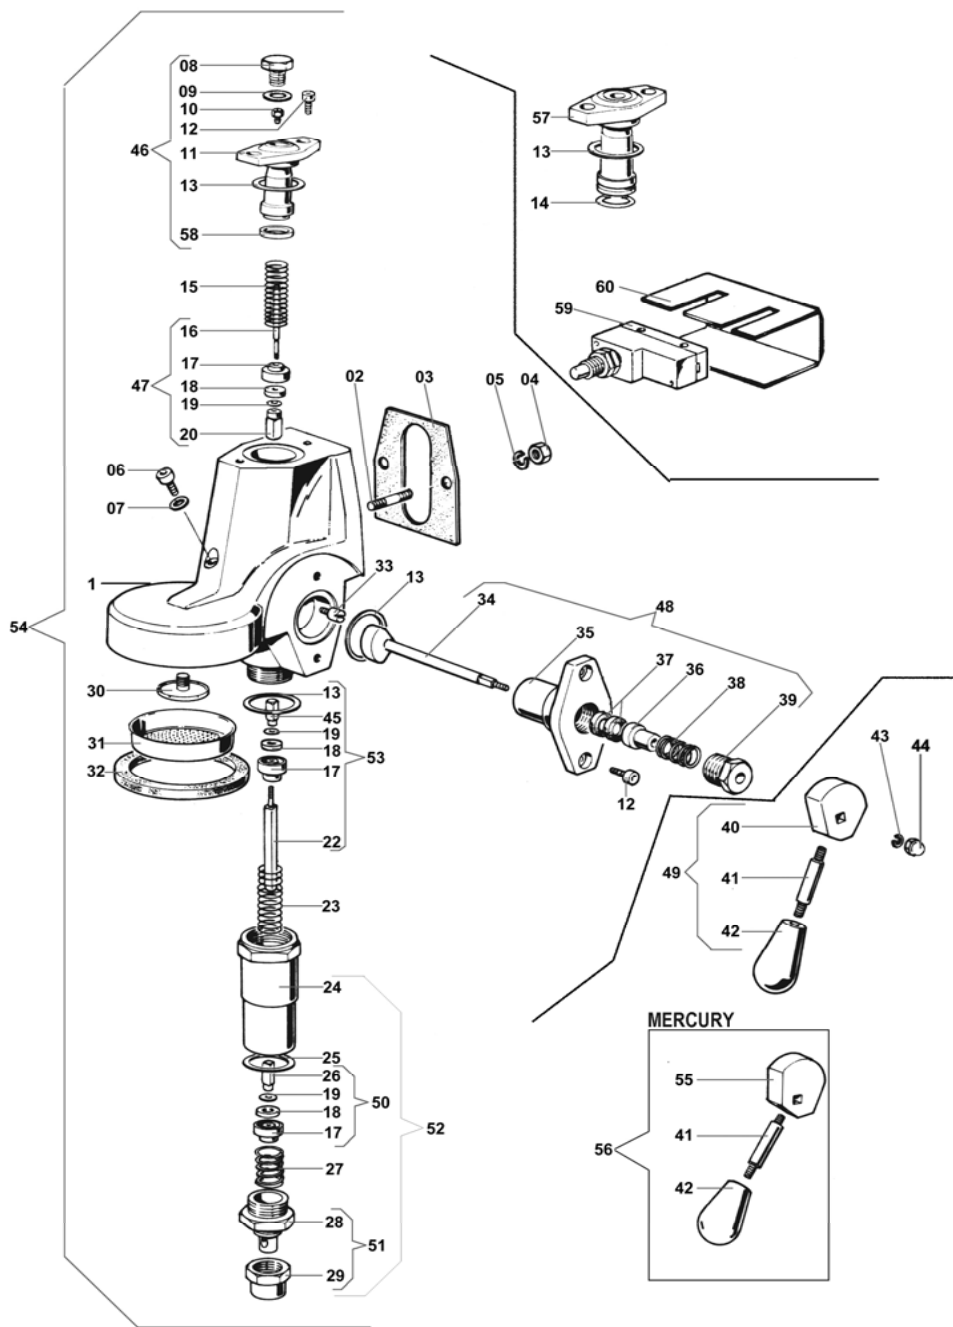

DOMOBAR SUPER SPAREPARTS

CATALOGUE

MANUAL GROUP

POS.	PART NO.	DESCRIPTION
1	CORPOGRUPPO	ASSEMBLY/BODY MANUAL GROUP
2	PRIG8MA	SCREW M8X27 T.F.8-15
3	GUARGR	GROUP GASKETS ASOLATE
4	VITEDAD8MAZI	NUTS UNI 5587 8MA 6S ZINC.
5	VITERONGR8MA	INOX WASHERS UNI 1751 8MA
6	VITEBR6MACO	SCREW 6MA BRUGOLA
7	VITERON6TEFLO	TEFLON WASHER D.6 DIS.359
8	RACCTACHCASU	CAP FOR UPPER LOCK GROUP
9	GUARTACHGR	CAP GASKETS FOR GROUP LOCK DIS.344
10	RACCGIES7	GIGLER GROUP ES7 DIS.327
11	RACCASU	GROUP CAP
12	VITEBR6MA	SCREW 6MA
13	GUARCAINGRTE	CAP FOR LOWER LOCK GOUP
14	GUAROR128	GASKETS OR 128 EP851
15	MOLLVAER	DELIVERY-VALVE SPRING
16	RACCPEVAER	DELIVERY-VALVE PIN
17	RACCPOGU	GASKET-HOLDER
18	GUARPI	PLANE GASKET EP851 13X4X4 DIS.170
19	RACCROPOGU	GASKET-HOLDER WASHER
20	RACCGAVAERQU	LARGE VALVE SQUARE PIN
22	RACCPEINTR	VALV ROD
23	MOLLVAIN	INFUS.ION VALVE SPRING
24	RACCCAIN	INFERIORE CAP GROUP COMPL.
25	GUARTE	GASKET 170 DIS.325
26	RACCGASCTR	OUTLET VALVE SQUARE PIN
27	MOLLSC	DRAIN-SPRING & EXPANSION-VALVE
28	RACCTASC28	DRAIN-PLUG P28
29	RACCTASC29	DRAIN-PLUG P29